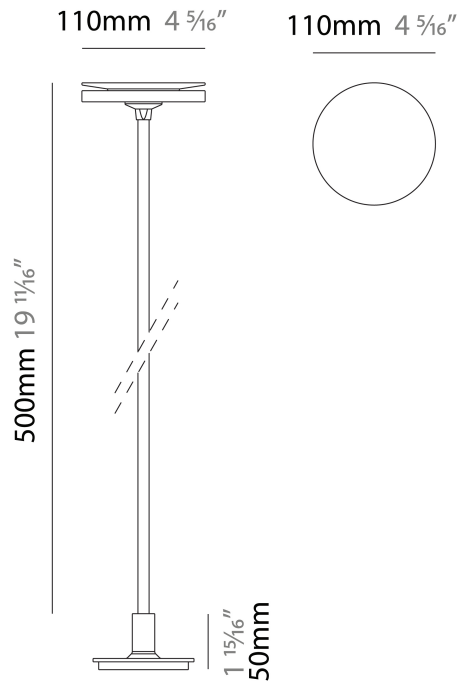

CHIODINO POST

E9B293-

base number
Color   Finish
Temperature   Options

1. To build a product code in our configurator select the specify button on the base model # product page
2. To build a manual product code on this datasheet choose from the options listed below in blue font and add the suffix to the base model #

GENERAL

Series: Chiodino
Brand: Platek
Division: Exterior
Mounting Type: Post
Mounting Location: Above Ground
Subcategory: Bollard

PHYSICAL

Shape: Disc
Diameter (mm): 110
Diameter (in): 4 5/16
Height (mm): 500
Height (in): 19 11/16
Light Distribution: Omnidirectional
Screws: No visible screws
Diffuser: PMMA - Opal
Fixture Finish: [ANT](#) / [BLK](#) / [COR](#) / [FGR](#) / [GRY](#) / [WHI](#)
Fixture Material: Aluminum

ELECTRICAL

Lamp Type: LED
Input Wattage (W): 10.7
Total Output Wattage (W): 9.3
Dimming: Non-Dimmable / 0-10V Dimming
Driver Included: No
Driver Location: Remote
Driver Type: Constant Voltage - Universal
Driver Class: Class 2
Input Voltage (V): 120 - 277
Output Voltage (V): 24

LED

Color Temperature (°K): [2700](#) / [3000](#) / [4000](#)
Max. Delivered Lumen (lm): 470 / 470 / 490
Nominal Lumen (lm): 640 / 640 / 665
CRI: >90 CRI
Lamp Life (hrs): 60000

OPTICAL

RATINGS AND CERTIFICATIONS

Certified By: Certified for North American Standards
IP rating: IP65
IK Rating: IK07
Upon Request: Higher Maximum Ambient Temperature