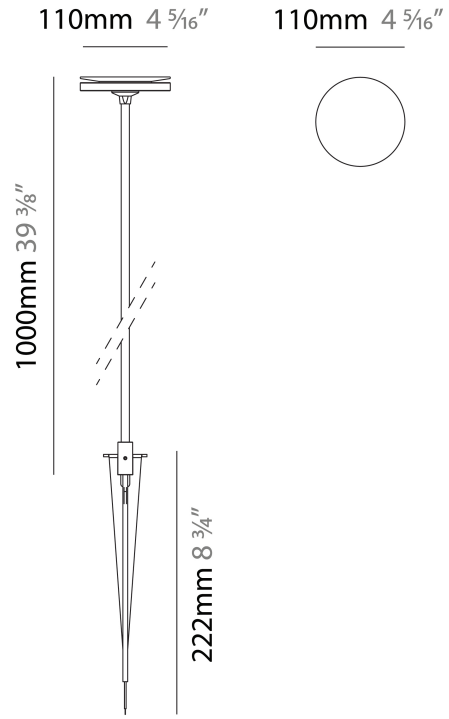

PROJECT	_____
TYPE	_____
SPECIFIER	_____
QUANTITY	_____
DATE	_____

CHIODINO POST

E9B297- -

base number   Color   Finish
Temperature   Options

1. To build a product code in our configurator select the specify button on the base model # product page
2. To build a manual product code on this datasheet choose from the options listed below in blue font and add the suffix to the base model #

GENERAL

Series: Chiodino
Brand: Platek
Division: Exterior
Mounting Type: Post
Mounting Location: Above Ground
Subcategory: Bollard

PHYSICAL

Shape: Disc
Diameter (mm): 110
Diameter (in): 4 5/16
Height (mm): 1000
Height (in): 39 3/8
Light Distribution: Omnidirectional
Screws: No visible screws
Diffuser: PMMA - Opal
Fixture Finish: [ANT](#) / [BLK](#) / [COR](#) / [FGR](#) / [GRY](#) / [WHI](#)
Fixture Material: Aluminum

ELECTRICAL

Lamp Type: LED
Input Wattage (W): 10.7
Total Output Wattage (W): 9.3
Dimming: Non-Dimmable / 0-10V Dimming
Driver Included: No
Driver Location: Remote
Driver Type: Constant Voltage - Universal
Driver Class: Class 2
Input Voltage (V): 120 - 277
Output Voltage (V): 24

LED

Color Temperature (°K): [2700](#) / [3000](#) / [4000](#)
Max. Delivered Lumen (lm): [470](#) / [470](#) / [490](#)
Nominal Lumen (lm): [640](#) / [640](#) / [665](#)
CRI: >90 CRI
Lamp Life (hrs): 60000

OPTICAL

RATINGS AND CERTIFICATIONS

Certified By: Certified for North American Standards
IP rating: IP65
IK Rating: IK07