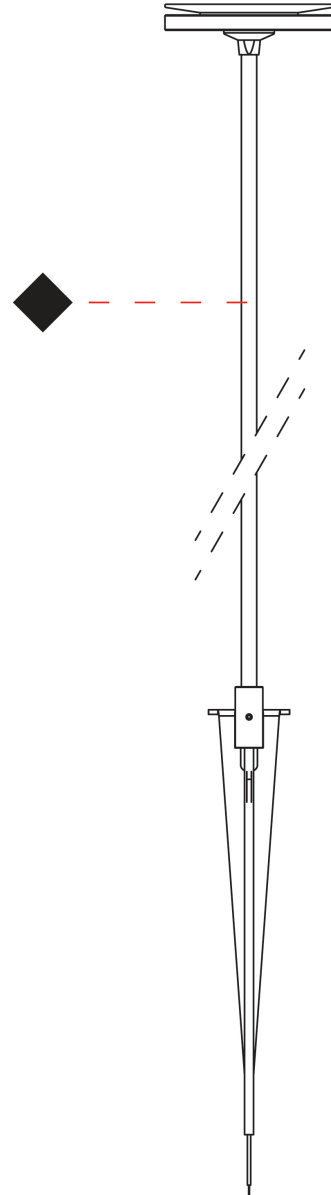

CHIODINO POST

E9B297-

PROJECT

TYPE

SPECIFIER

QUANTITY

DATE

E