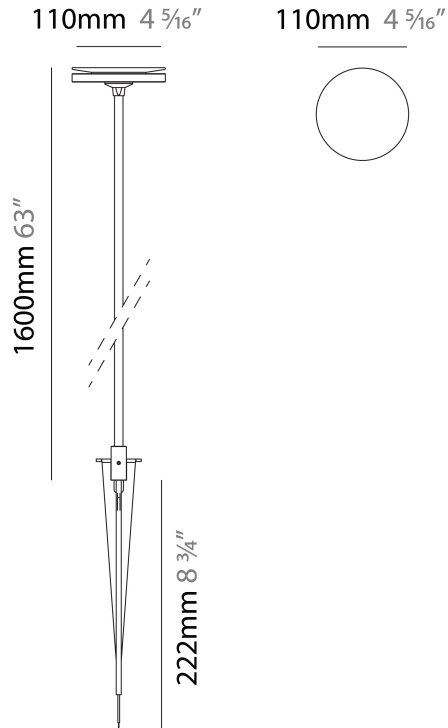

PROJECT	_____
TYPE	_____
SPECIFIER	_____
QUANTITY	_____
DATE	_____

CHIODINO POST

E9B298-

base number
Color   Temperature   Finish   Options

1. To build a product code in our configurator select the specify button on the base model # product page
2. To build a manual product code on this datasheet choose from the options listed below in blue font and add the suffix to the base model #

GENERAL

Series: Chiodino
Brand: Platek
Division: Exterior
Mounting Type: Post
Mounting Location: Above Ground
Subcategory: Bollard

PHYSICAL

Shape: Disc
Diameter (mm): 110
Diameter (in): 4 5/16
Height (mm): 1600
Height (in): 63
Light Distribution: Omnidirectional
Screws: No visible screws
Diffuser: PMMA - Opal
Fixture Finish: [ANT](#) / [BLK](#) / [COR](#) / [FGR](#) / [GRY](#) / [WHI](#)
Fixture Material: Aluminum

ELECTRICAL

Lamp Type: LED
Input Wattage (W): 10.7
Total Output Wattage (W): 9.3
Dimming: Non-Dimmable / 0-10V Dimming
Driver Included: No
Driver Location: Remote
Driver Type: Constant Voltage - Universal
Driver Class: Class 2
Input Voltage (V): 120 - 277
Output Voltage (V): 24

LED

Color Temperature (°K): [2700](#) / [3000](#) / [4000](#)
Max. Delivered Lumen (lm): 470 / 470 / 490
Nominal Lumen (lm): 640 / 640 / 665
CRI: >90 CRI
Lamp Life (hrs): 60000

OPTICAL

RATINGS AND CERTIFICATIONS

Certified By: Certified for North American Standards
IP rating: IP65
IK Rating: IK07
Upon Request: Higher Maximum Ambient Temperature