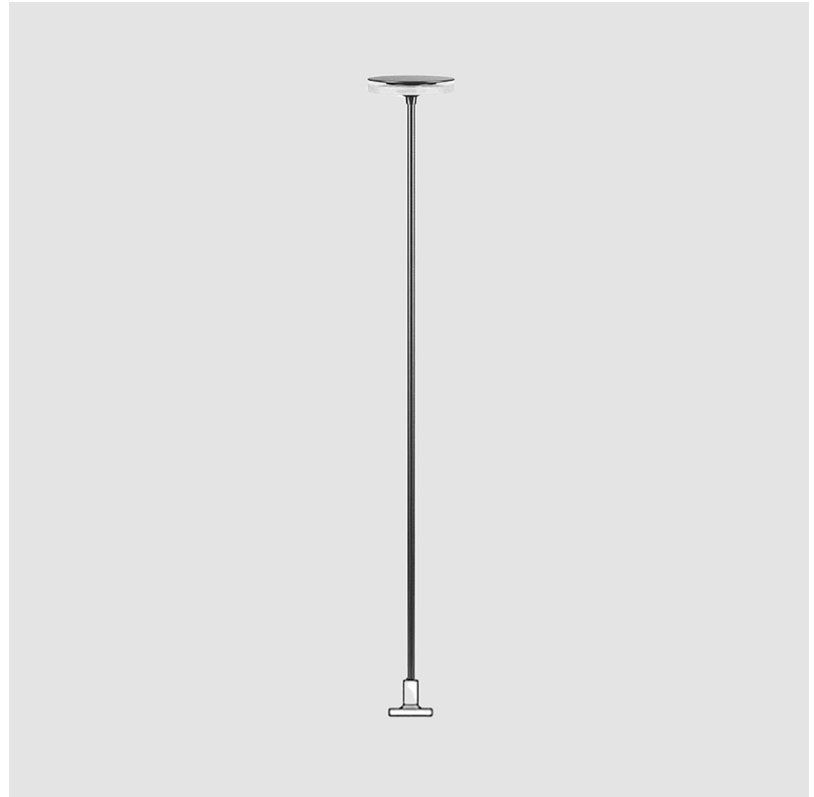

PROJECT	_____
TYPE	_____
SPECIFIER	_____
QUANTITY	_____
DATE	_____

CHIODINO POST

E9B294-

base number
Color   Finish
Temperature   Options

1. To build a product code in our configurator select the specify button on the base model # product page
2. To build a manual product code on this datasheet choose from the options listed below in blue font and add the suffix to the base model #

GENERAL

Series: Chiodino
Brand: Platek
Division: Exterior
Mounting Type: Post
Mounting Location: Above Ground
Subcategory: Bollard

PHYSICAL

Shape: Disc
Diameter (mm): 110
Diameter (in): 4 5/16
Height (mm): 1000
Height (in): 39 3/8
Light Distribution: Omnidirectional
Screws: No visible screws
Diffuser: PMMA - Opal
Fixture Finish: [ANT](#) / [BLK](#) / [COR](#) / [FGR](#) / [GRY](#) / [WHI](#)
Fixture Material: Aluminum

ELECTRICAL

Lamp Type: LED
Input Wattage (W): 10.7
Total Output Wattage (W): 9.3
Dimming: Non-Dimmable / 0-10V Dimming
Driver Included: No
Driver Location: Remote
Driver Type: Constant Voltage - Universal
Driver Class: Class 2
Input Voltage (V): 120 - 277
Output Voltage (V): 24

LED

Color Temperature (°K): [2700](#) / [3000](#) / [4000](#)
Max. Delivered Lumen (lm): [470](#) / [470](#) / [490](#)
Nominal Lumen (lm): [640](#) / [640](#) / [665](#)
CRI: >90 CRI
Lamp Life (hrs): 60000

OPTICAL

RATINGS AND CERTIFICATIONS

Certified By: Certified for North American Standards
IP rating: IP65
IK Rating: IK07
Upon Request: Higher Maximum Ambient Temperature