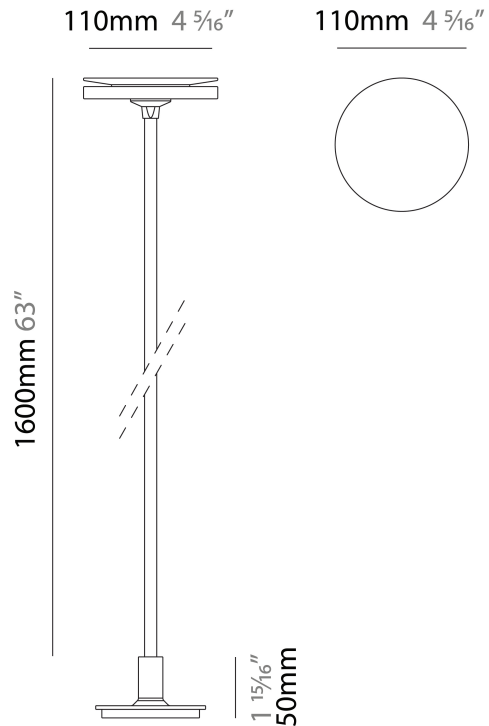

PROJECT	_____
TYPE	_____
SPECIFIER	_____
QUANTITY	_____
DATE	_____

CHIODINO POST

E9B295-

base number	Color	Finish
	Temperature	Options

1. To build a product code in our configurator select the specify button on the base model # product page
2. To build a manual product code on this datasheet choose from the options listed below in blue font and add the suffix to the base model #

GENERAL

Series: Chiodino
Brand: Platek
Division: Exterior
Mounting Type: Post
Mounting Location: Above Ground
Subcategory: Bollard

PHYSICAL

Shape: Disc
Diameter (mm): 110
Diameter (in): 4 5/16
Height (mm): 1600
Height (in): 63
Light Distribution: Omnidirectional
Screws: No visible screws
Diffuser: PMMA - Opal
Fixture Finish: ANT / BLK / COR / FGR / GRY / WHI
Fixture Material: Aluminum

ELECTRICAL

Lamp Type: LED
Input Wattage (W): 10.7
Total Output Wattage (W): 9.3
Dimming: Non-Dimmable / 0-10V Dimming
Driver Included: No
Driver Location: Remote
Driver Type: Constant Voltage - Universal
Driver Class: Class 2
Input Voltage (V): 120 - 277
Output Voltage (V): 24

LED

Color Temperature (°K): 2700 / 3000 / 4000
Max. Delivered Lumen (lm): 470 / 470 / 490
Nominal Lumen (lm): 640 / 640 / 665
CRI: >90 CRI
Lamp Life (hrs): 60000

OPTICAL

RATINGS AND CERTIFICATIONS

Certified By: Certified for North American Standards
IP rating: IP65
IK Rating: IK07
Upon Request: Higher Maximum Ambient Temperature